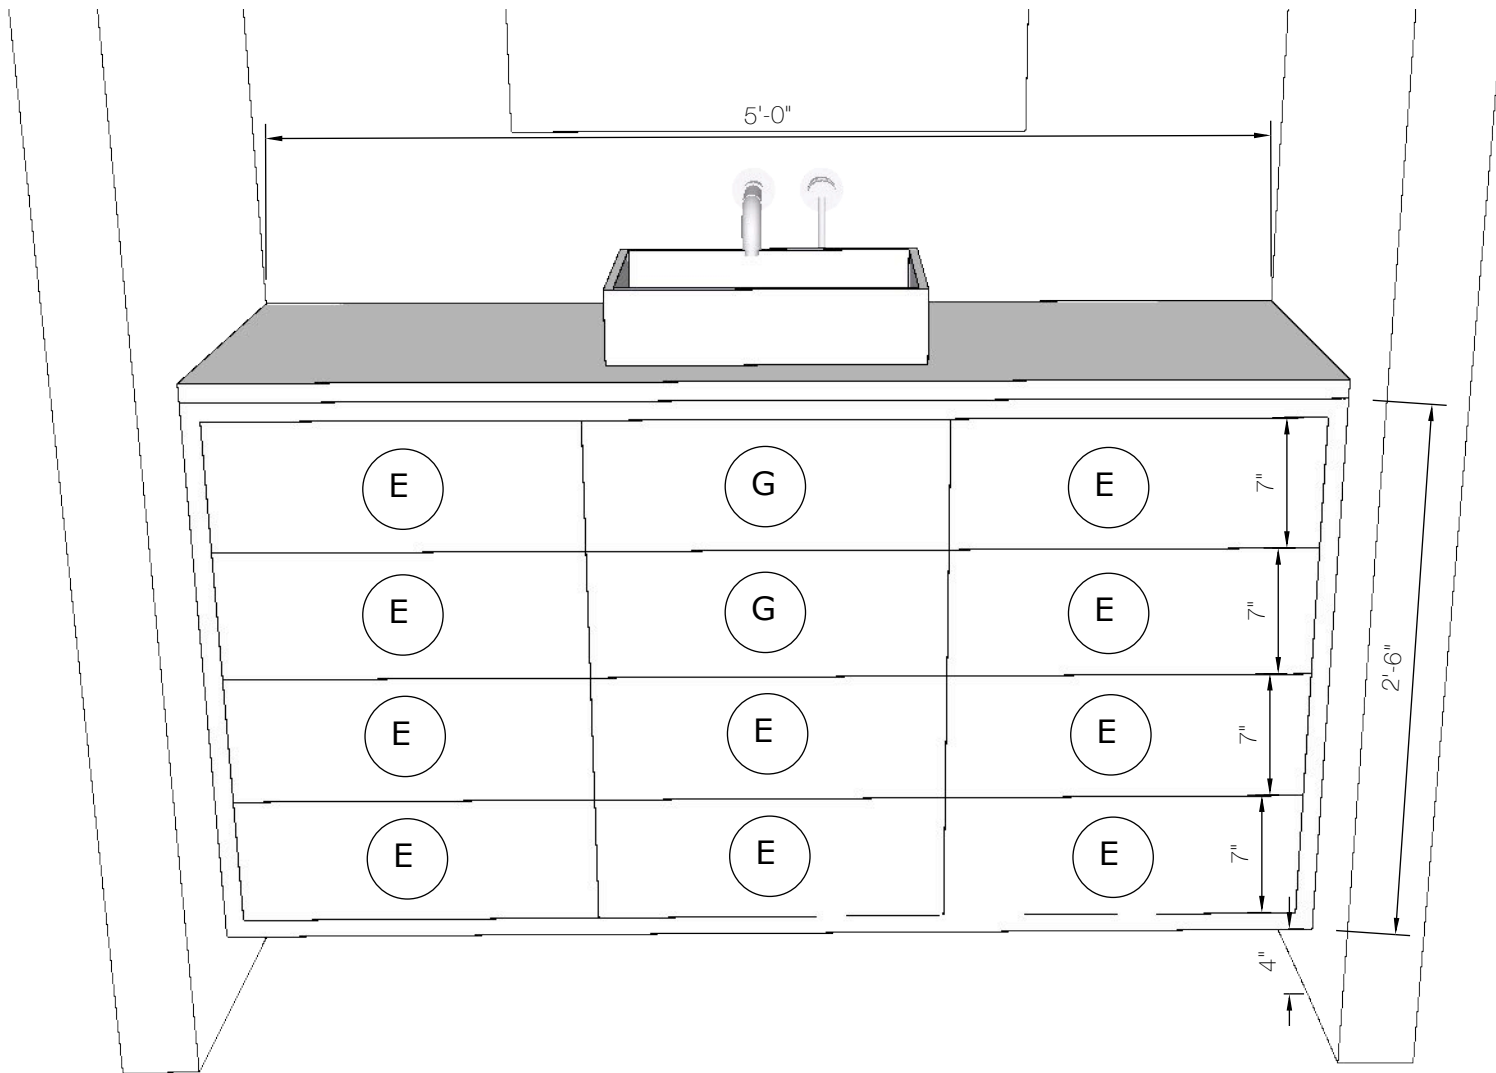

Notes:
Walnut cabinet
Push-button drawer catches

245 Indian Creek
Vanity 1
Master Bathroom

Notes:
Maple cabinet
Ikea Blankett drawer pulls

245 Indian Creek
Vanity 2
Bo's Bathroom

Notes:
 Maple cabinet
 Push-button drawer catches