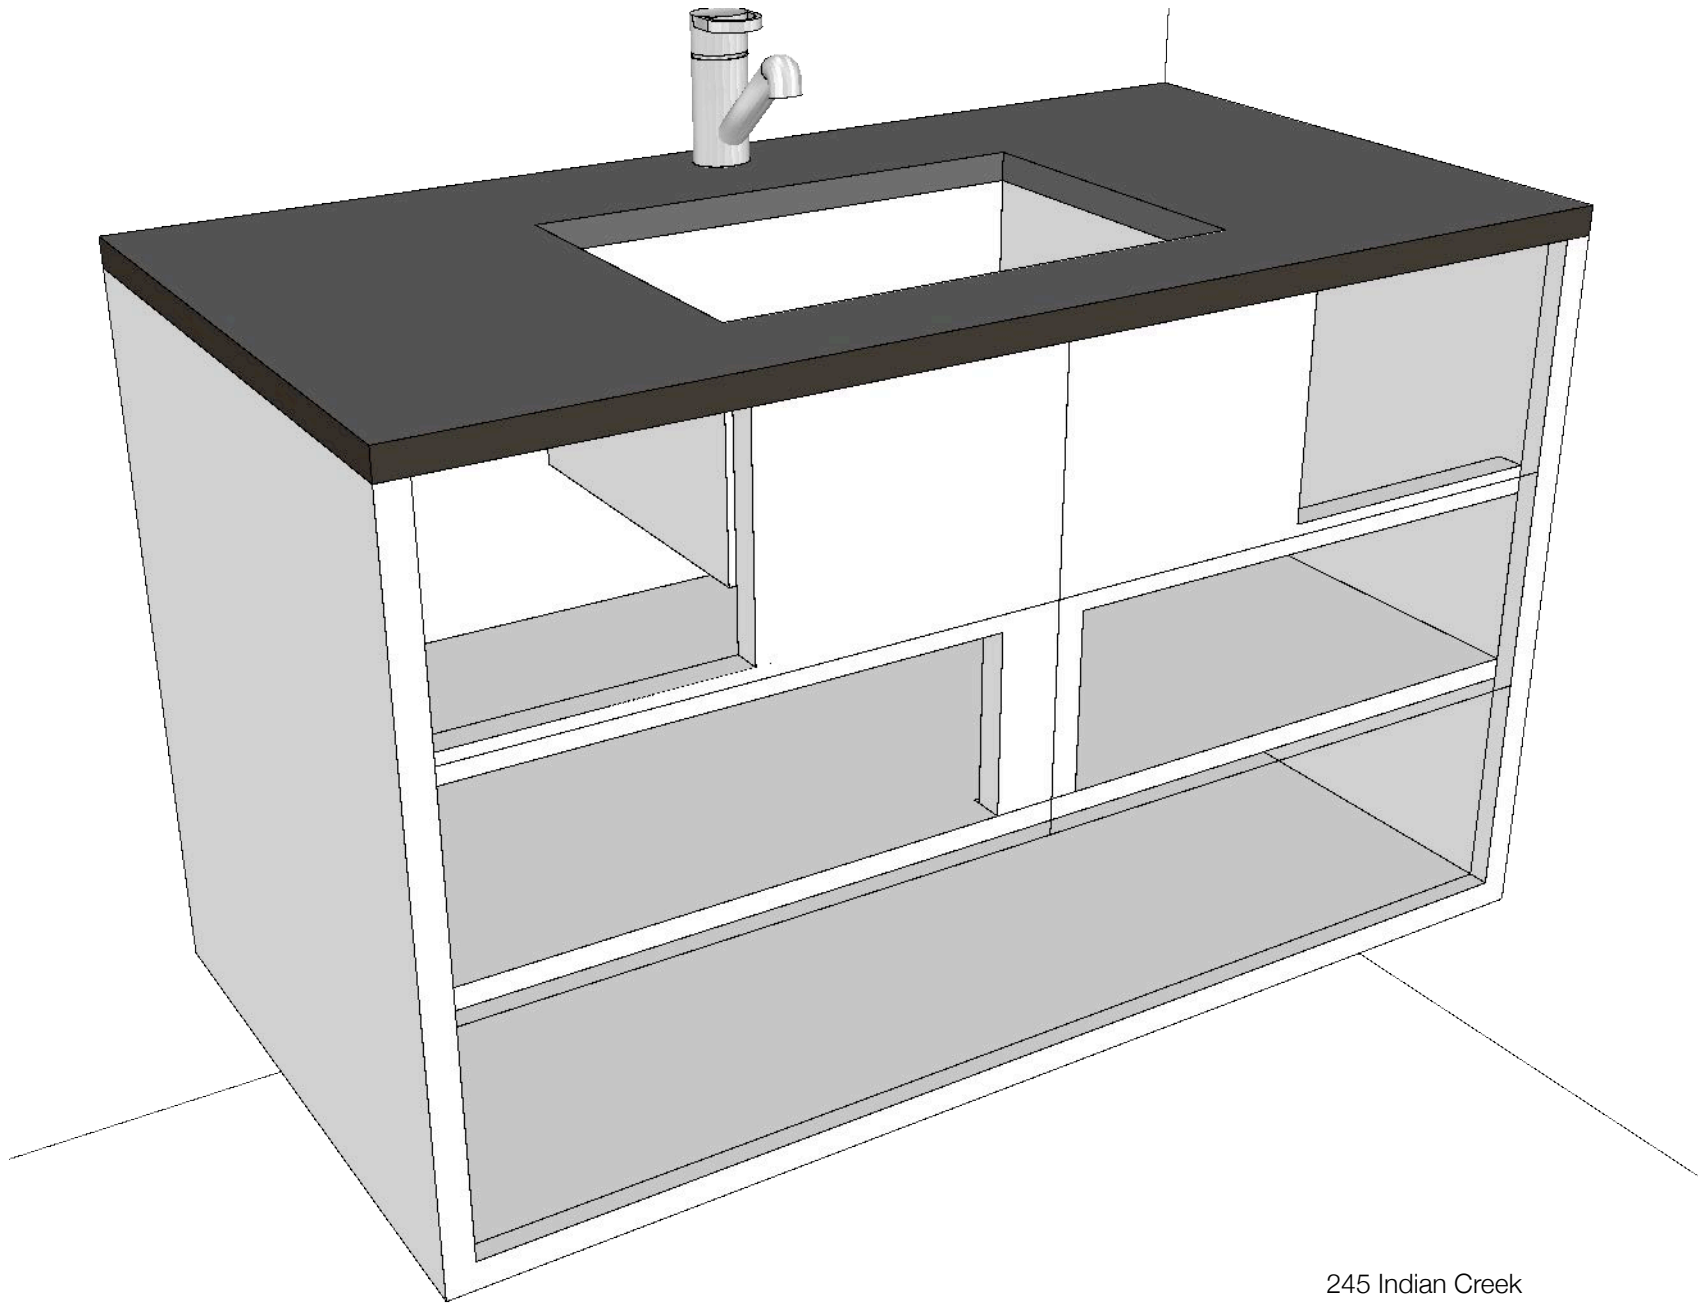

Notes:
Walnut cabinet
Push-button drawer catches

245 Indian Creek
Vanity 1
Master Bathroom

Notes:
Maple cabinet
Ikea Blankett drawer pulls

245 Indian Creek
Vanity 2
Bo's Bathroom

Notes:
 Maple cabinet
 Push-button drawer catches

245 Indian Creek
 Vanity 3
 Charlotte's Bathroom

Notes:
Walnut cabinet
Notched top edge

245 Indian Creek
Vanity 4
Office Bathroom

245 Indian Creek
Fabrication Sketch

245 Indian Creek
Vanity Drawers