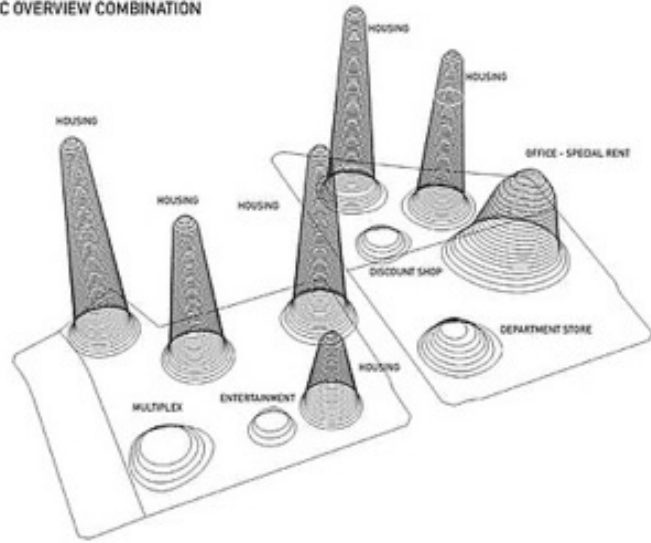

Noah

Gattaca

Idiocracy

Minority Report

Moon/Mars Base Camp Designs

[Video](#)

Expansion of Mosque in Mecca

Second Life

Las Vegas - Mondrian and Delano Hotels

SCHEMATIC OVERVIEW COMBINATION

MVRDV - Gwanggyo, Korea